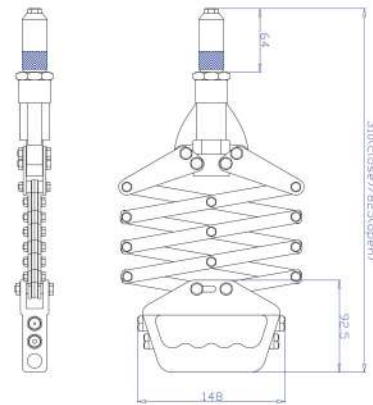

REMACHADORAS MANUALES PARA REMACHES HAND TOOLS FOR BLIND RIVETS

TM7

CÓDIGO • CODE: U007TM07

**REMACHADORA MANUAL EXTENSIBLE
PARA REMACHES
HAND TOOL FOR RIVETS**

● **Aluminio** • Aluminium
● \emptyset mm
● 3,0 - 4,0 - 5,0 - 6,0 - 6,4

Todas las aleaciones
All materials
 \emptyset mm
3,0 - 4,0 - 5,0 - 6,0 - 6,4

Peso • Weight
1,930 gr

€ 75,00

REMACHES TUDELA